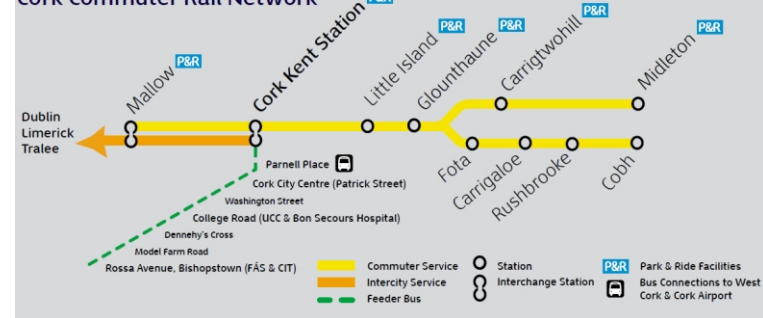

Cóbh – Mhanistir na Corann – Corcaigh – Mala – Luan go Satharn (gan Saoire Phoiblí san áireamh)

Cobh – Midleton – Cork – Mallow – Monday – Saturday (excluding public holidays)

		2	2	1 2	2	2	2	2	2	2	2	2
		MON TO SAT	MON TO FRI	MON TO SAT	MON TO SAT	MON TO SAT	MON TO SAT	MON TO SAT	MON TO SAT	MON TO SAT	MON TO SAT	MON TO SAT
COBH	Dep	...	20.00	...	20.30	...	...	...	...	22.00	...	23.00
Rushbrooke	Dep	..	20.03	..	20.33	..	..	..	..	22.03	..	23.03
Carrigaloe	Dep	...	20.06	...	20.36	...	...	...	...	22.06	...	23.06
Fota	Dep	..	20.10	..	20.40	..	..	..	..	22.10	..	23.10
MIDLETON	Dep	19.45	...	...	...	...	20.45	...	21.45	...	22.45	...
Carrigtwohill	Dep	19.52	..	..	..	..	20.52	..	21.52	..	22.52	..
Glounthaune	Dep	19.57	20.14	...	20.44	...	20.57	...	21.57	22.14	22.57	23.14
Littleisland	Dep	20.00	20.17	..	20.47	..	21.00	..	22.00	22.17	23.00	23.17
CORK	Arr	20.08	20.24	...	20.54	...	21.08	...	22.08	22.24	23.08	23.24
CORK	Dep	..	..	20.30	..	21.00	..	21.50	..	..	..	..
MALLOW	Arr	...	...	20.52	...	21.23	...	22.16	...	...	...	...
		..	..	To Heuston	..	To Tralee	..	..	..	..	..	..

Cork Commuter Network

Cork Commuter Rail Network